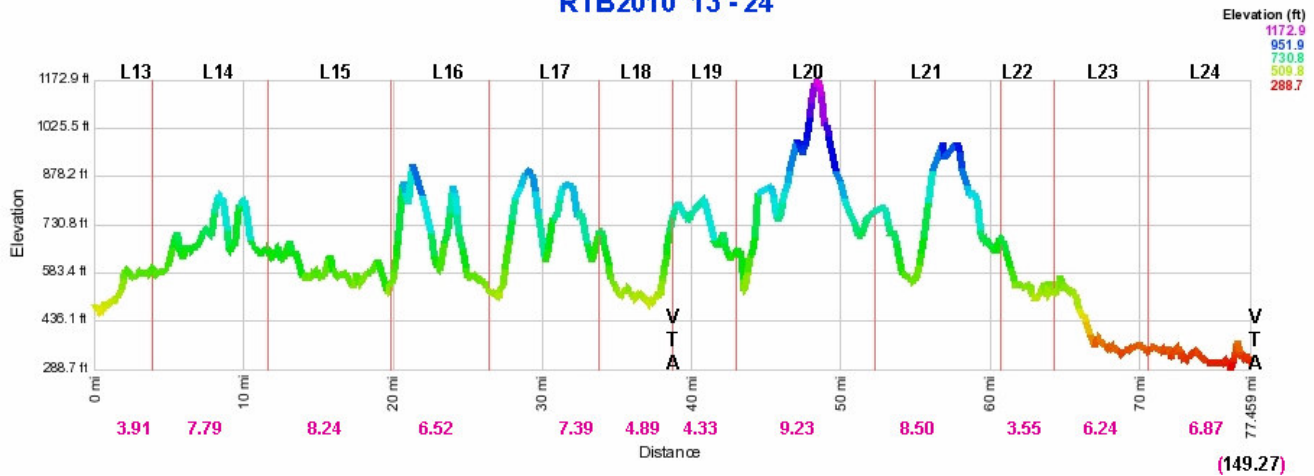

New Balance - Reach the Beach Relay 2010 Course Maps

RTB2010 1-12

RTB2010 13-24

RTB2010 25-36