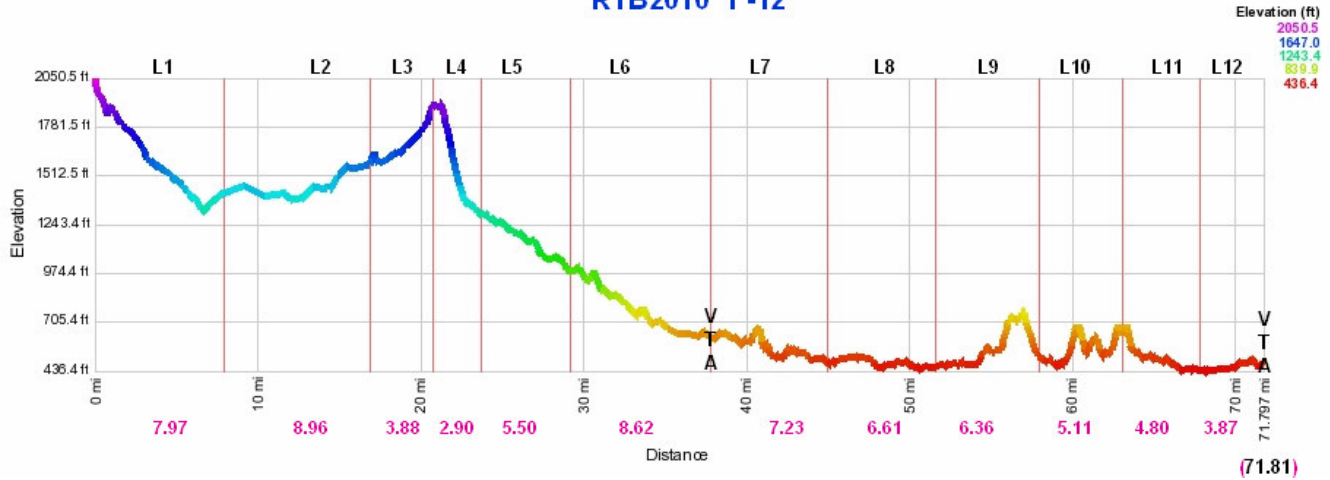

New Balance - Reach the Beach Relay 2010 Course Maps

RTB2010 1-12

RTB2010 13-24

RTB2010 25-36