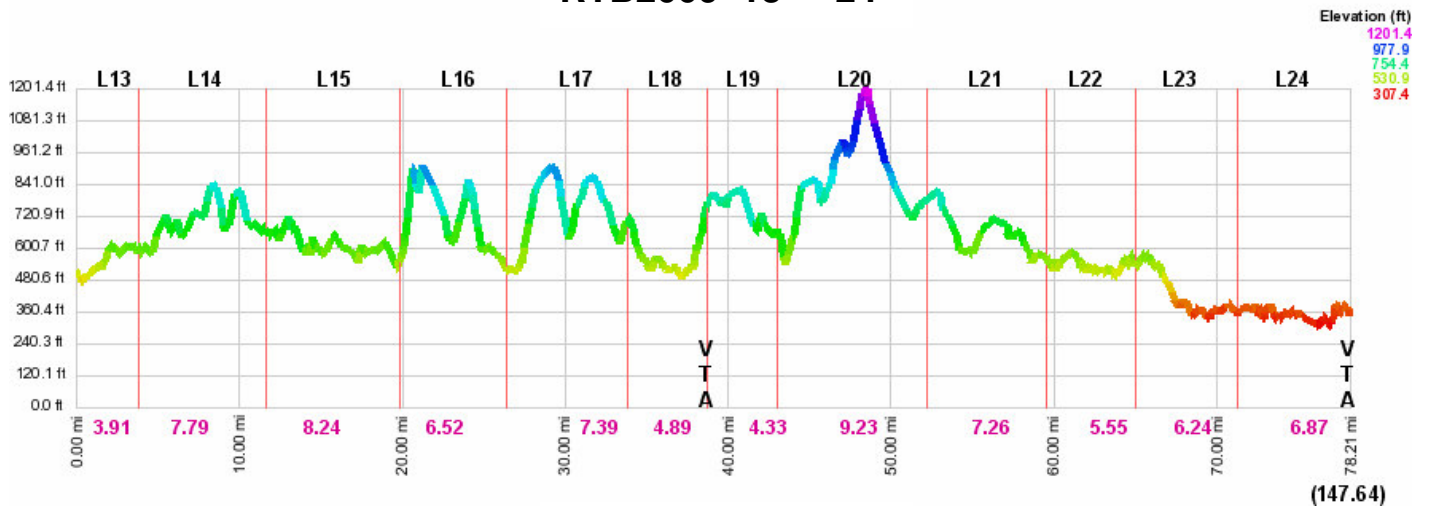

200 miles in 24 hours

Reach The Beach Relay 2009 Course Maps

RTB2009 1 - 12

RTB2009 13 - 24

RTB2009 25 - 36

RTB Relay Inc. P.O. Box 12
Woodville, MA 01784 www.rtbrelay.com