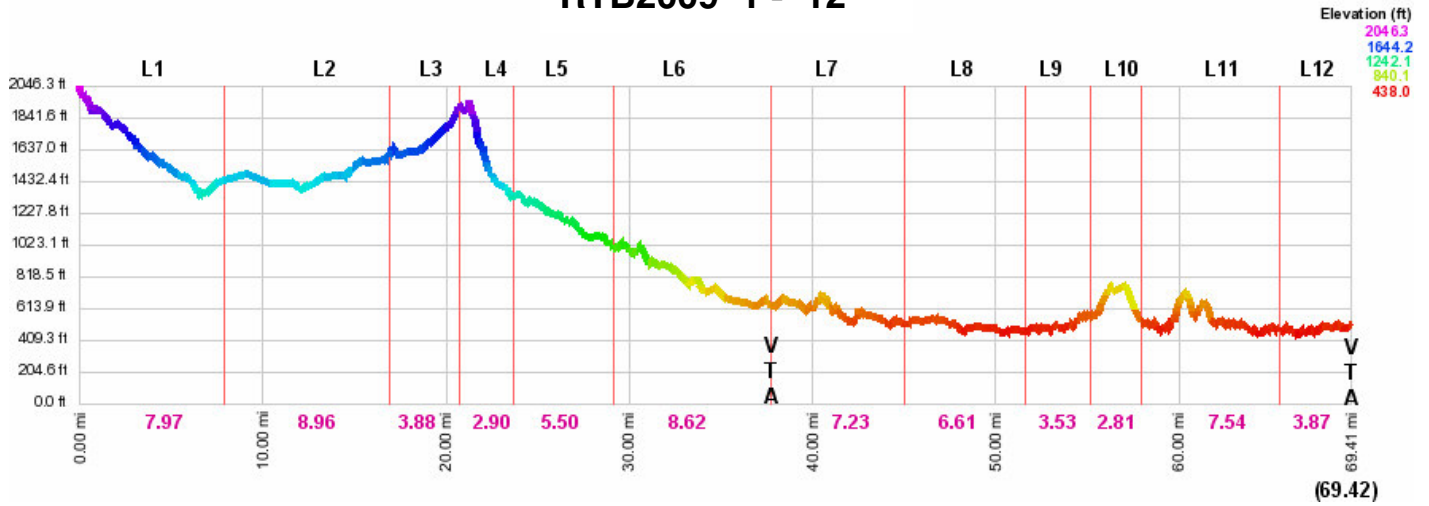

200 miles in 24 hours

Reach The Beach Relay 2009 Course Maps

RTB2009 1 - 12

RTB2009 13 - 24

RTB2009 25 - 36

RTB Relay Inc. P.O. Box 12
Woodville, MA 01784 www.rtbrelay.com