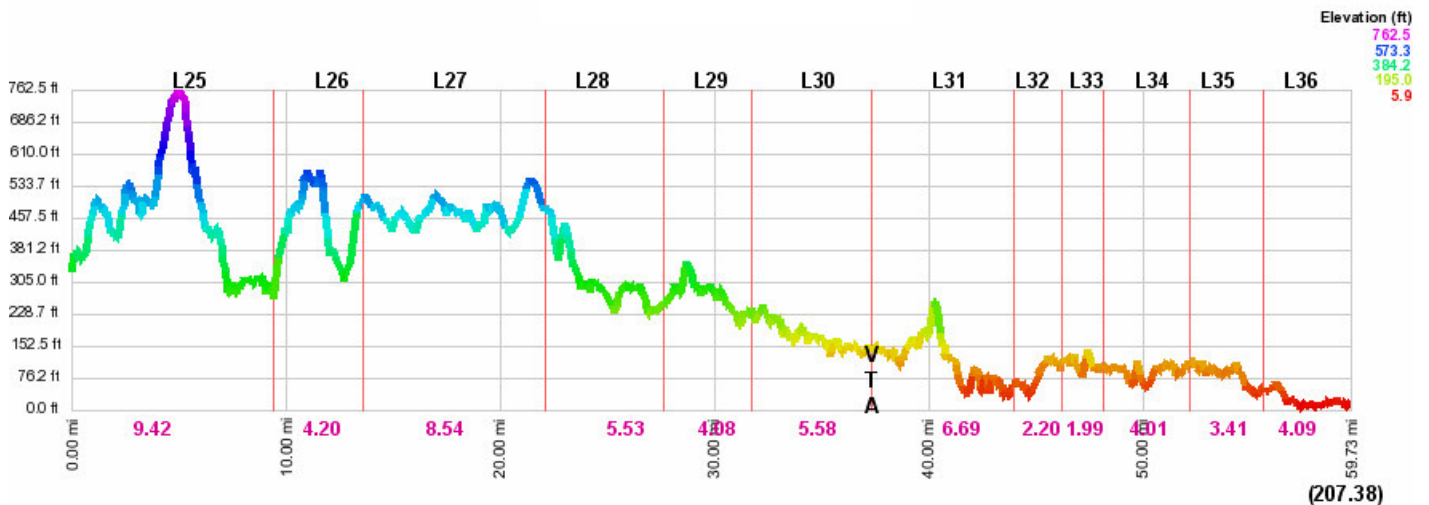

200 miles in 24 hours

Reach The Beach Relay 2009 Course Maps

RTB2009 1 - 12

RTB2009 13 - 24

RTB2009 25 - 36

RTB Relay Inc. P.O. Box 12
Woodville, MA 01784 www.rtbrelay.com