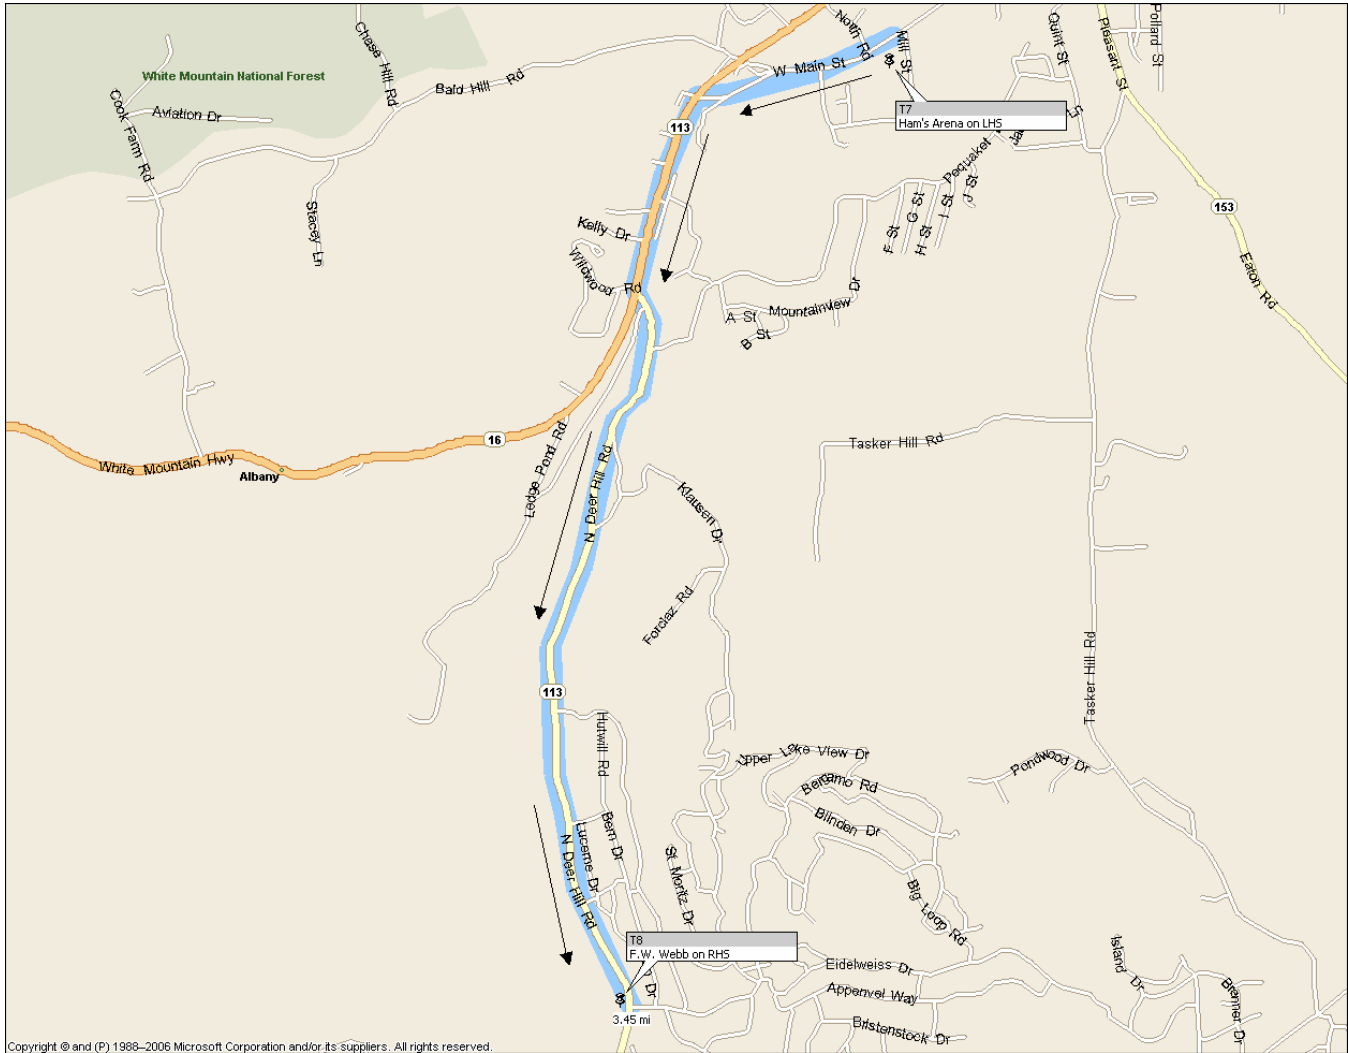

2007 Course Maps

200 miles in 24 hours

Leg 8: 3.5 Miles