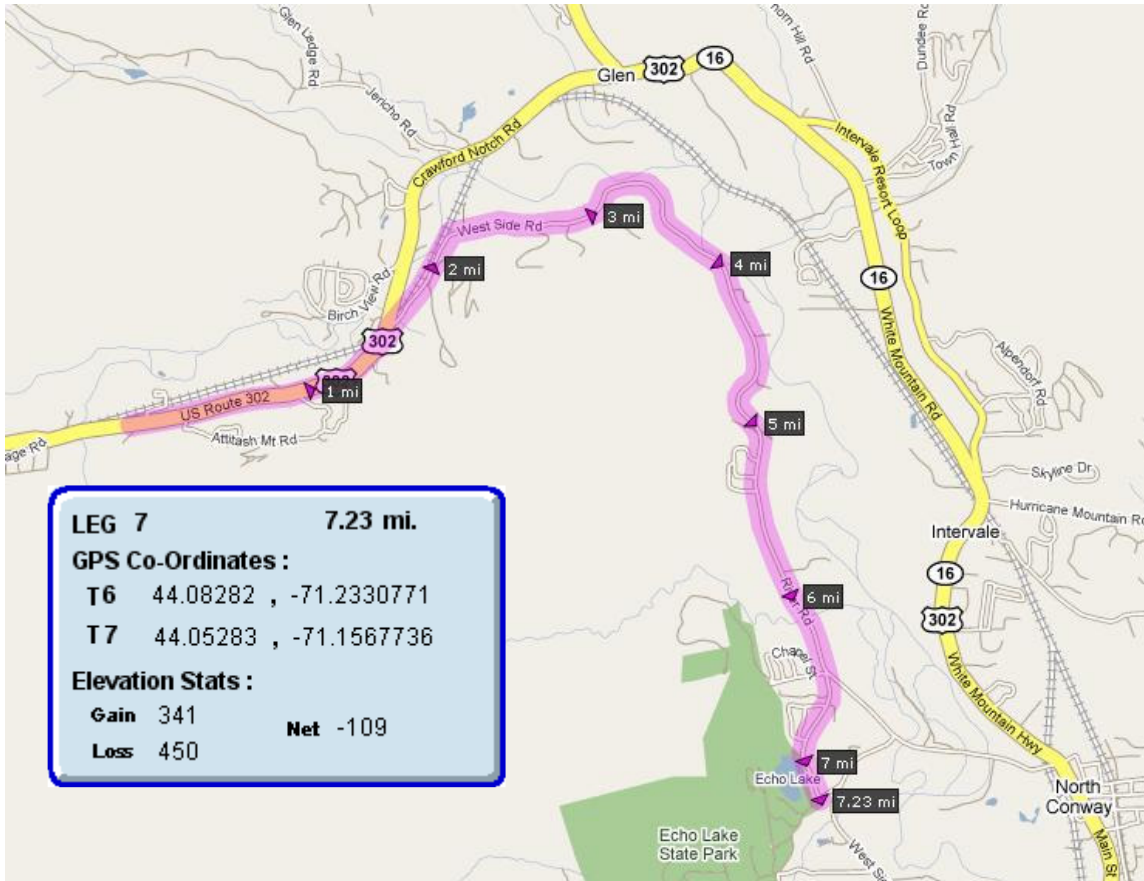

Leg 7: 7.23 Miles

LEG 7	7.23 mi.
GPS Co-Ordinates :	
T6	44.08282 , -71.2330771
T7	44.05283 , -71.1567736
Elevation Stats :	
Gain	341
Loss	450
Net	-109

RTB2009: Leg 7