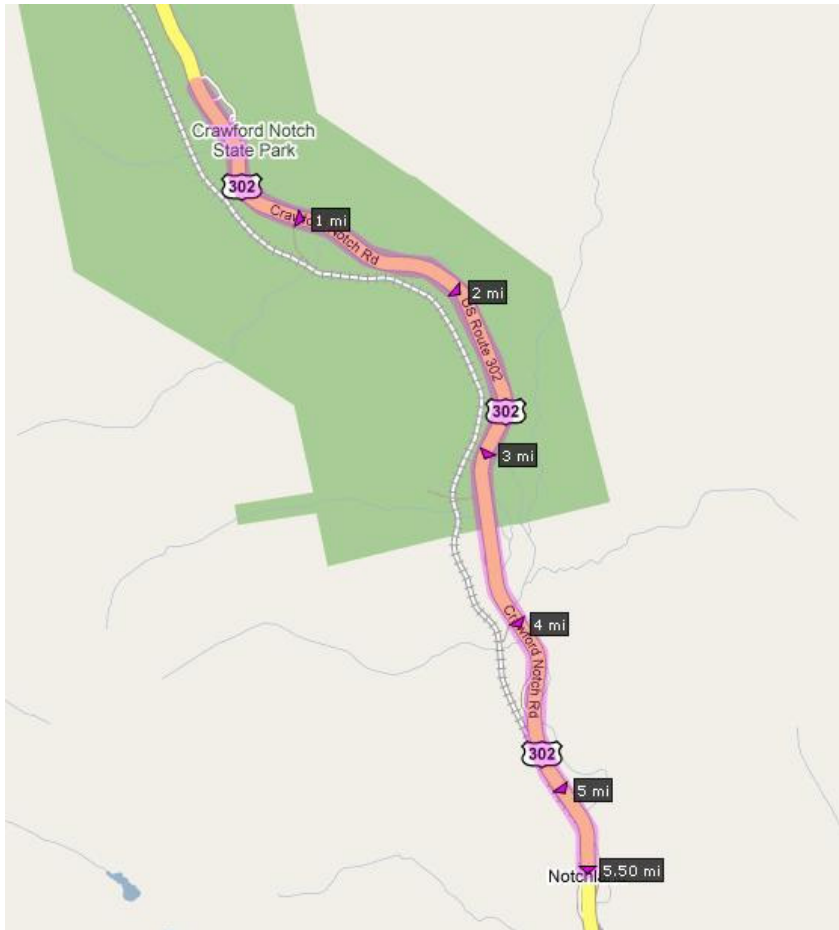

Leg 5: 5.5 Miles

Notes:
This TA is a “NO TRASH” zone.
Please do not offload any
garbage at this location.

LEG 5	5.5 mi.
GPS Co-Ordinates :	
T4	44.18138 , -71.3986015
T5	44.117447, -71.3542271
Elevation Stats :	
Gain	53
Loss	386
	Net -333

RTB2009: Leg 5