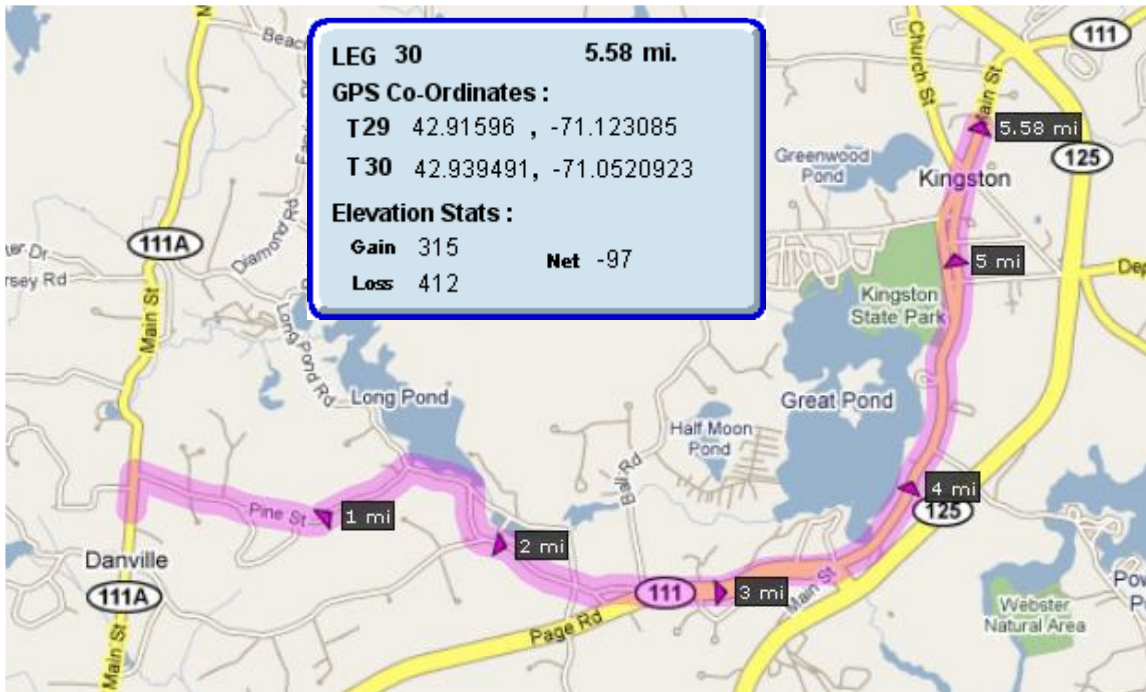

**Leg 30: 5.58 Miles**

- **Quiet Zone throughout this leg!**
- VTA# 5; RTB Recycle Center
- Drivers: Please do not speed on these roads.

RTB2009: Leg 30