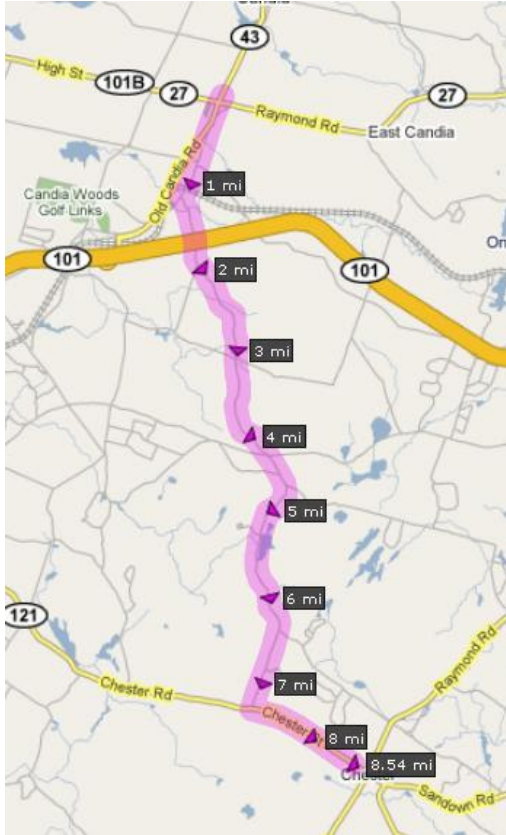

**Leg 27: 8.54 Miles**

**Note:**

- Quiet Zone throughout this leg.
- Please do not park in front of people's homes or pull over with your vehicle engine idling.

<b>LEG 27</b>	<b>8.54 mi.</b>
<b>GPS Co-Ordinates :</b>	
T26	43.062727, -71.2876654
T27	42.95889, -71.2596631
<b>Elevation Stats :</b>	
Gain	438
Loss	457
	<b>Net -19</b>

RTB2009: Leg 27