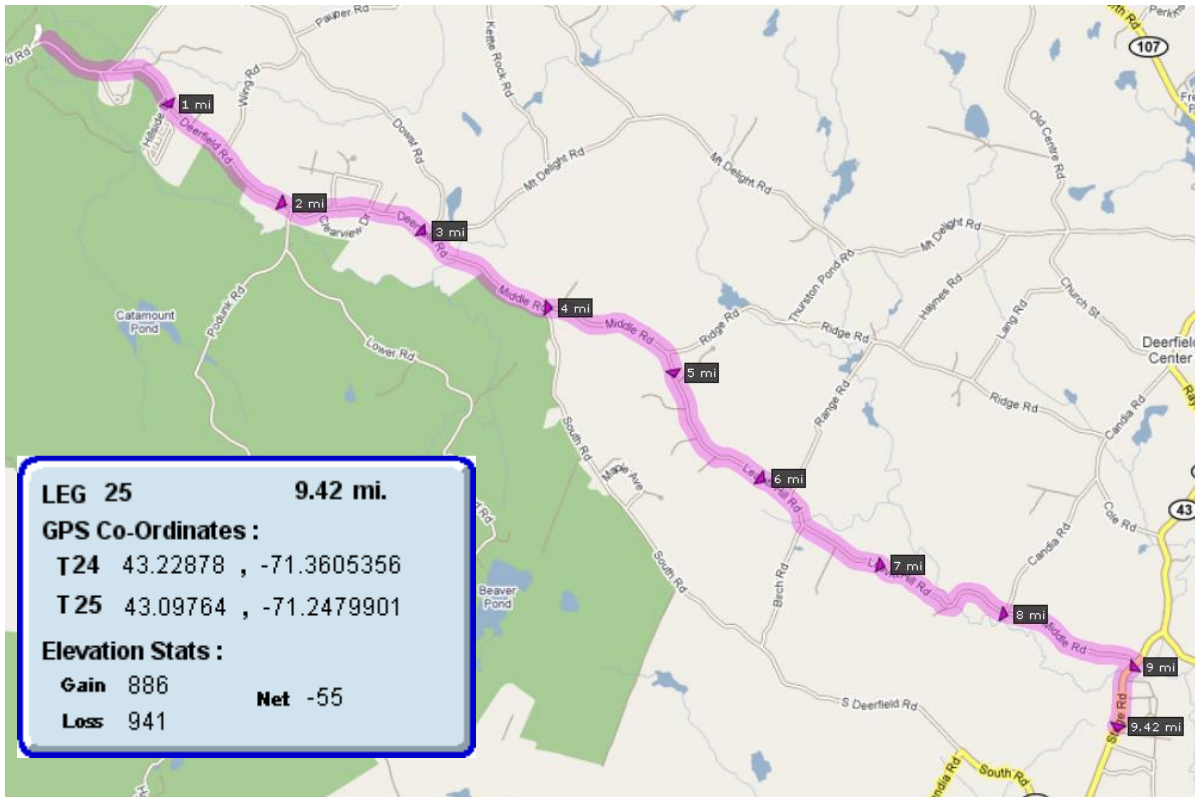

Leg 25: 9.42 Miles

- **Quiet Zone throughout this leg!**
- **Do not park in front of people's homes or pull over with your vehicle engine idling.**

RTB2009: Leg 25