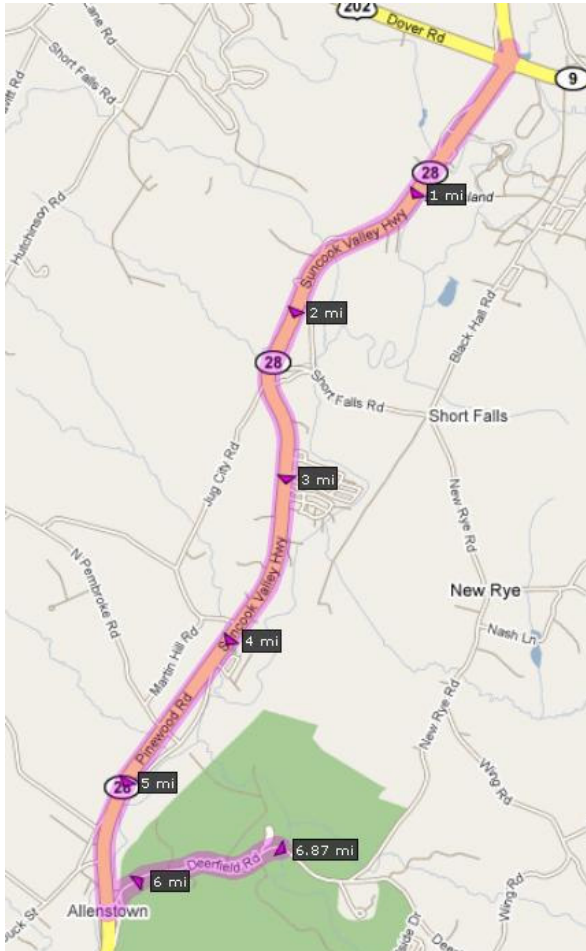

Leg 24: 6.87 Miles

Note:

- **Quiet Zone** throughout this leg especially when turning onto Deerfield Rd.
- **Do not park** in front of people's homes or pull over with your vehicle engine idling.
- **PLEASE** stay on the side of the road with the arrows.

LEG 24	6.87 mi.
GPS Co-Ordinates :	
T23	43.22878 , -71.3605356
T24	43.22878 , -71.3605356
Elevation Stats :	
Gain	343
Loss	345
	Net -2

RTB2009: Leg 24