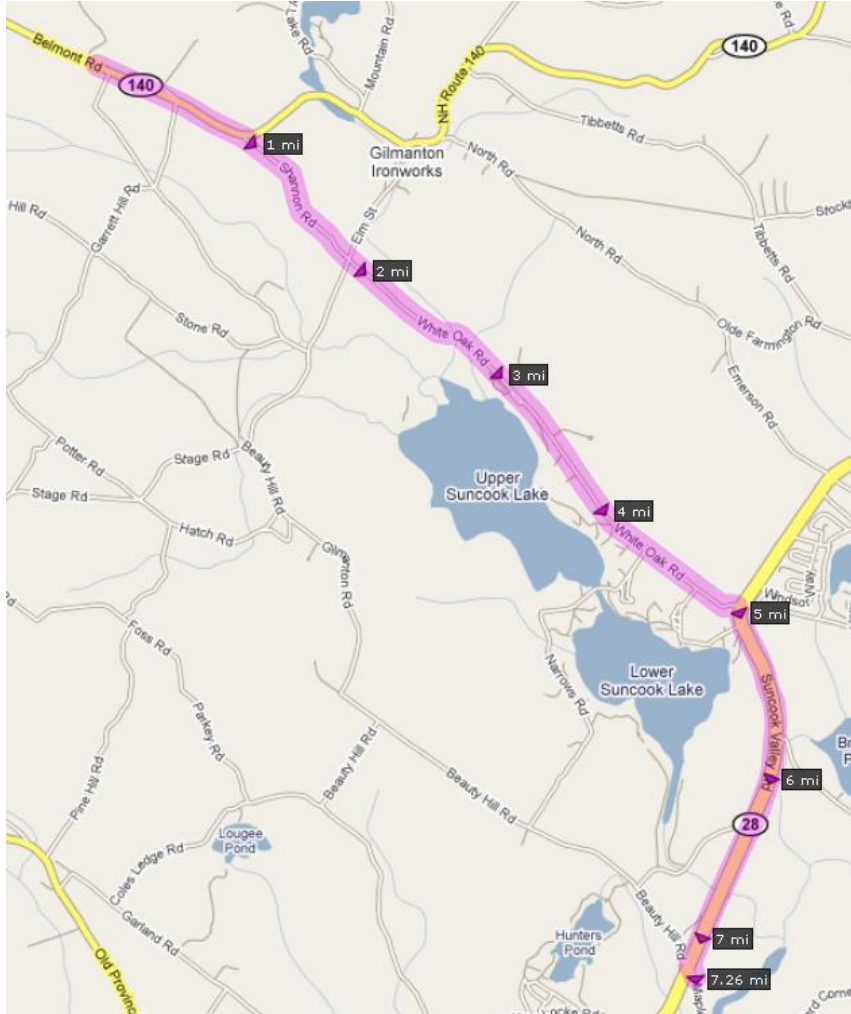

Leg 21: 7.26 Miles

RTB2009: Leg 21

Note:

- **Quiet Zone** throughout this leg; especially at the **School**.
- Please do not make any loud noise while on this leg and when approaching TA.
- Do not park in front of people's homes or pull over with your vehicle engine idling.
- **NO PARKING** along road in front of T21 Barnstead School.

LEG 21	7.26 mi.
GPS Co-Ordinates :	
T20	43.424344, -71.3315463
T21	43.34853, -71.2629676
Elevation Stats :	
Gain	236
Loss	455
Net	-219