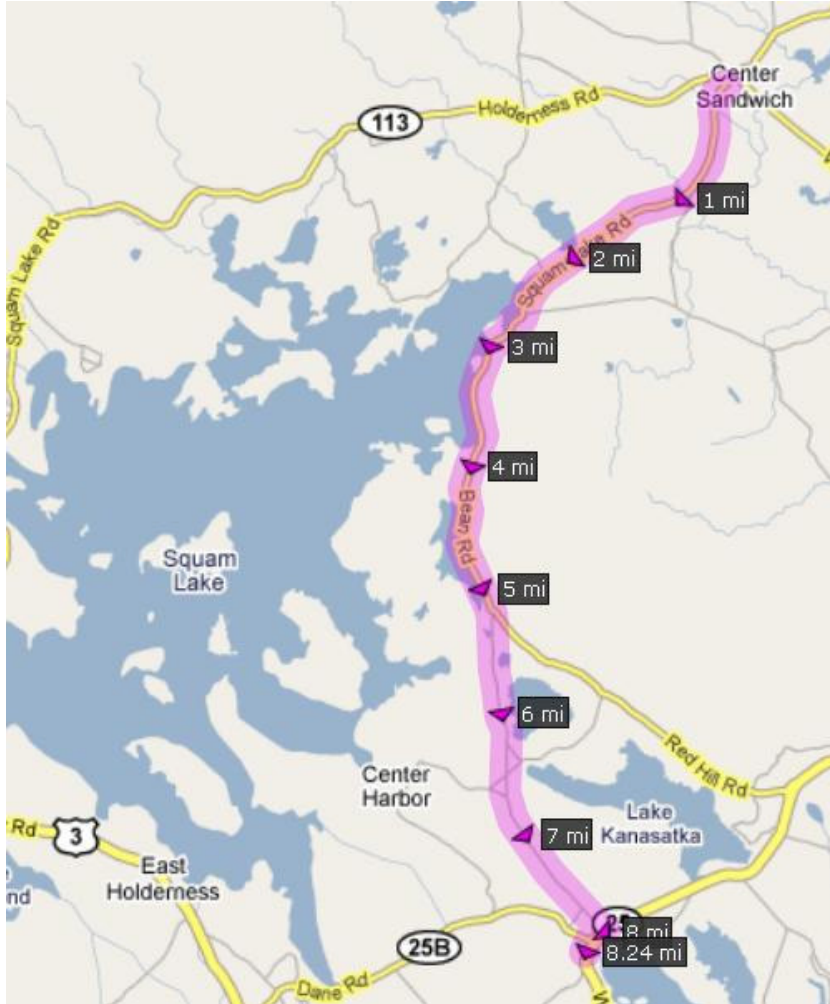

Leg 15: 8.24 Miles

LEG 15	8.24 mi.
GPS Co-Ordinates :	
T 14	43.80631 , -71.441077
T 15	43.70804 , -71.463114
Elevation Stats :	
Gain	451
Loss	562
	Net -111

RTB2009: Leg 15