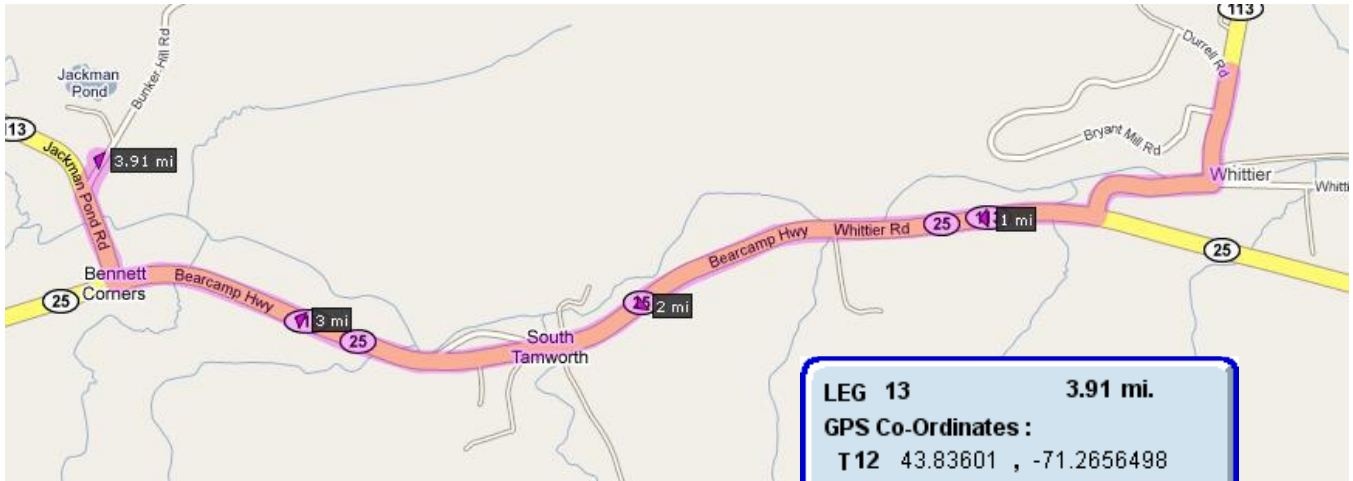

Leg 13: 3.91 Miles

LEG 13	3.91 mi.
GPS Co-Ordinates :	
T 12	43.83601 , -71.2656498
T 13	43.83237 , -71.3285100
Elevation Stats :	
Gain	227
Loss	126
	Net 101

RTB2009: Leg 13