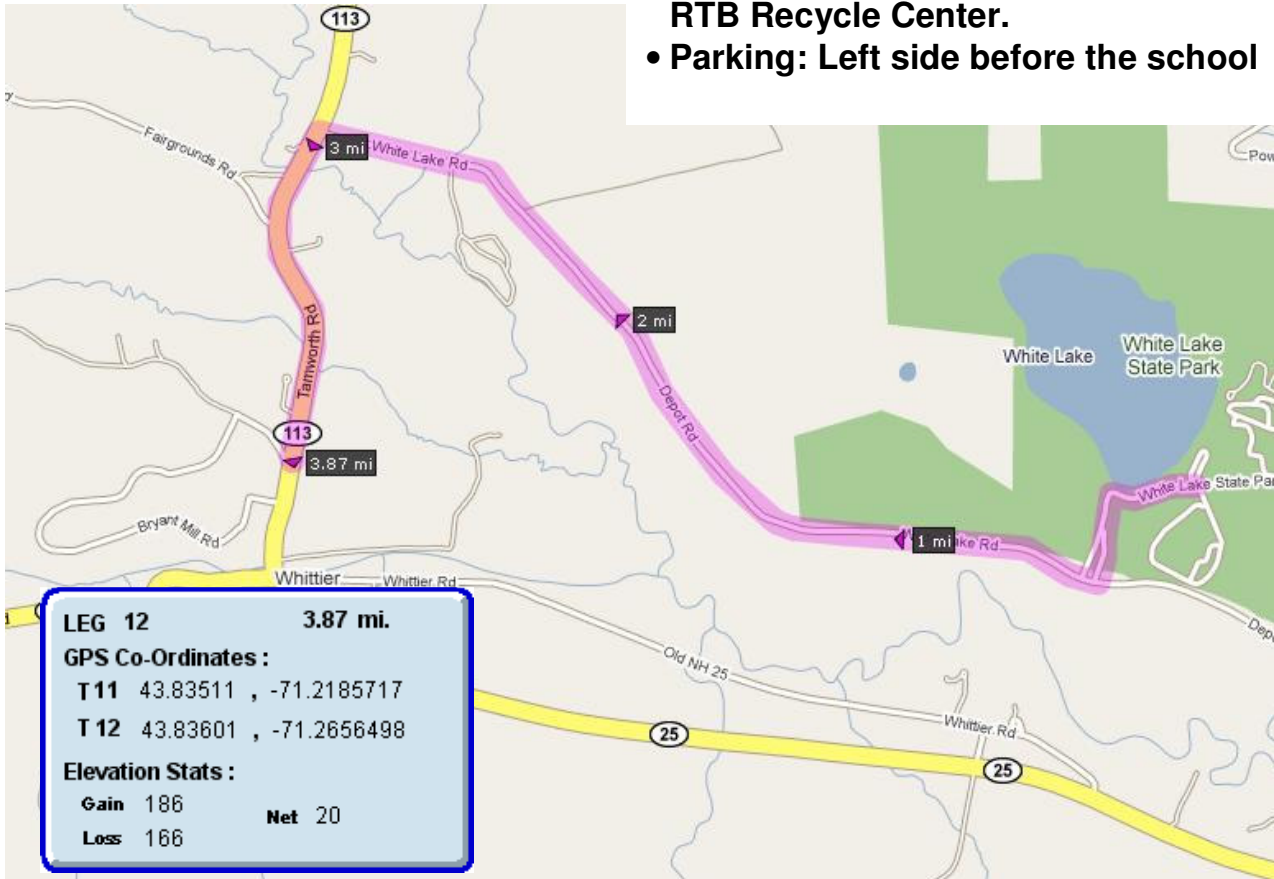

Leg 12: 3.87 Miles

NOTES:

- **Please DO NOT arrive before 6:00PM!**
RTB Recycle Center.
- **Parking: Left side before the school**

LEG 12	3.87 mi.
GPS Co-Ordinates :	
T 11	43.83511 , -71.2185717
T 12	43.83601 , -71.2656498
Elevation Stats :	
Gain	186
Loss	166
	Net 20

RTB2009: Leg 12