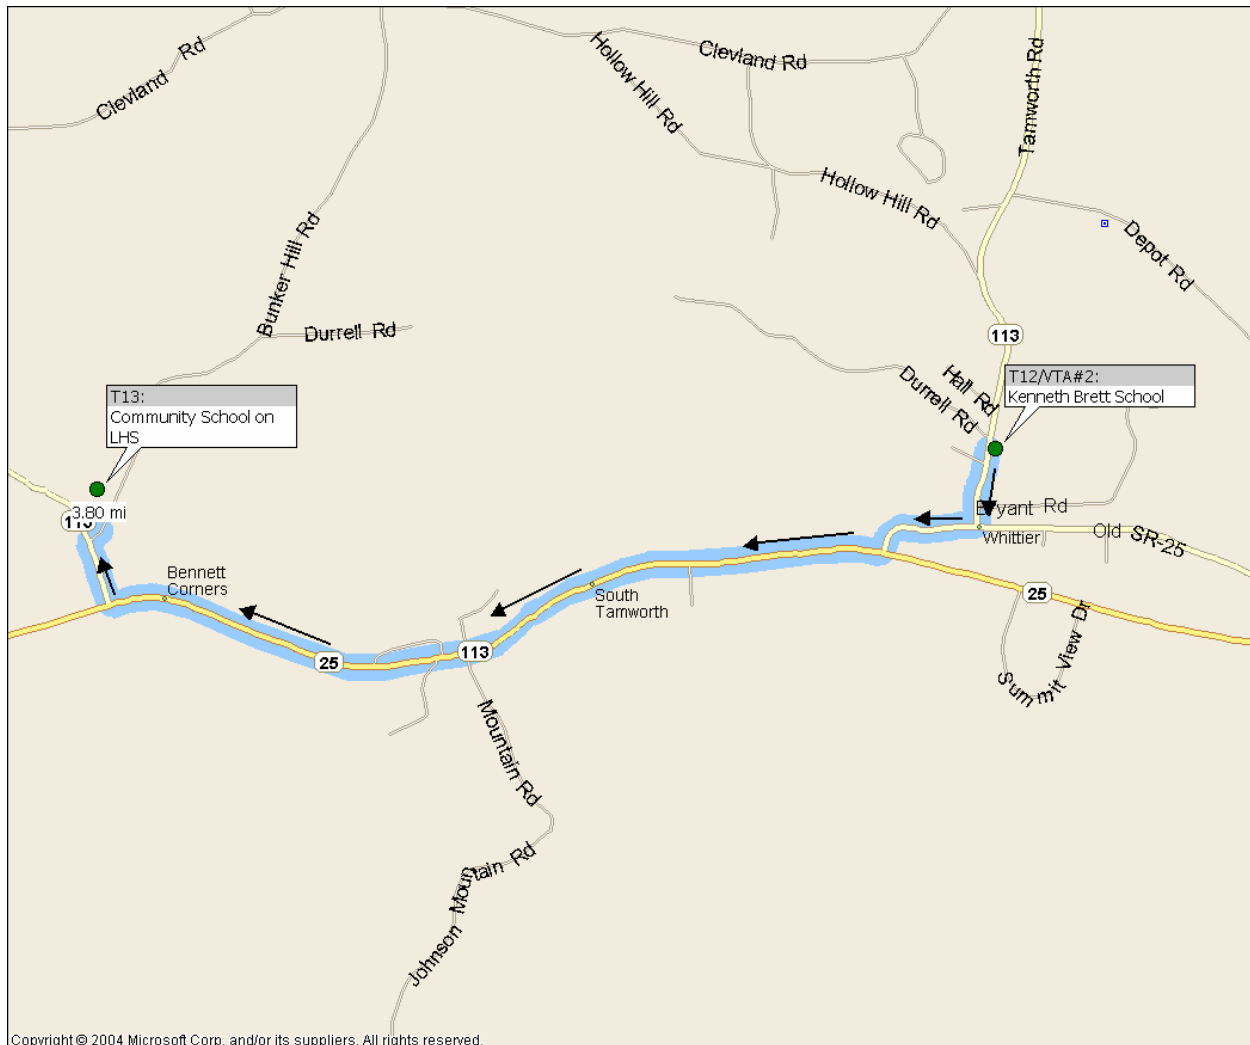

200 miles in 24 hours

2007 Course Maps

Leg 13: 3.8 miles

Copyright © 2004 Microsoft Corp. and/or its suppliers. All rights reserved.